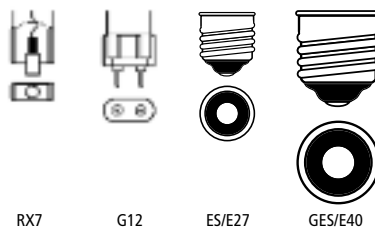

Metal Halide