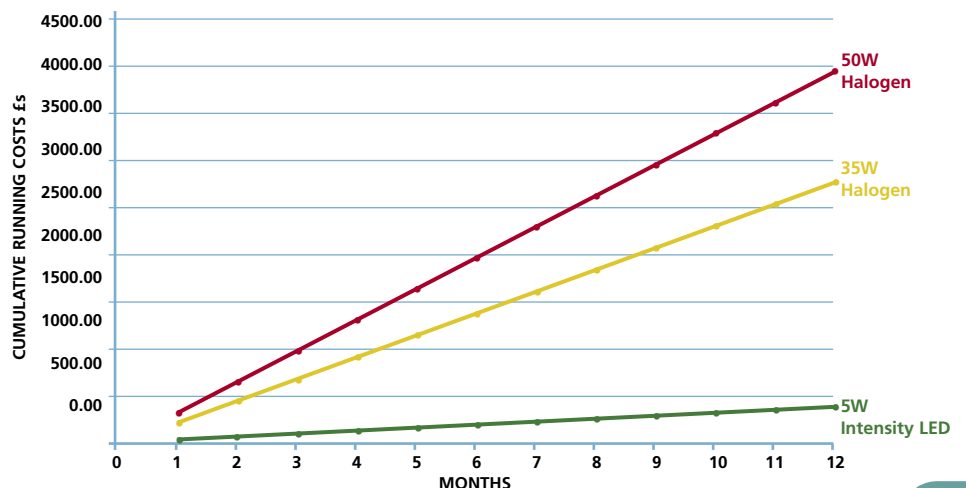

Intensity LED Energy Saving Conversion Chart

Running cost of 5W Intensity LED against 35W and 50W Halogen lamps
 100 lamps on for 24hrs a day @ 9.12p/KWH

LED Decorative

Candle • GLS

3W LED Candle Opal Warm White