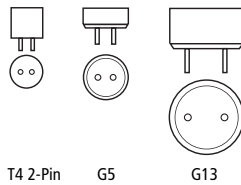

Display Units & Product Literature

Display Units and Product Literature	48 - 50
--------------------------------------	---------

Cap Identification

CFL Technology

Fluorescent Tubes

LED Technology

Halogen+Energy Saving