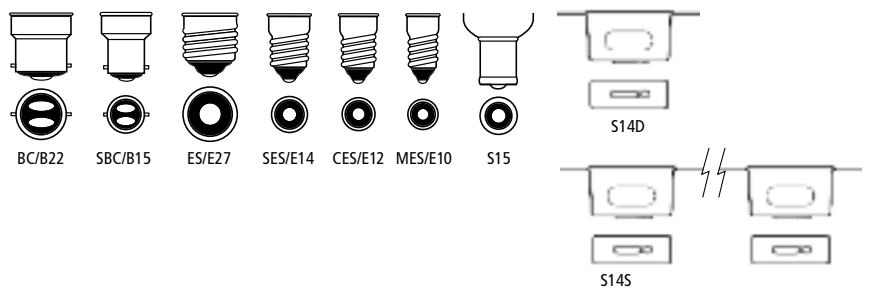

Incandescent