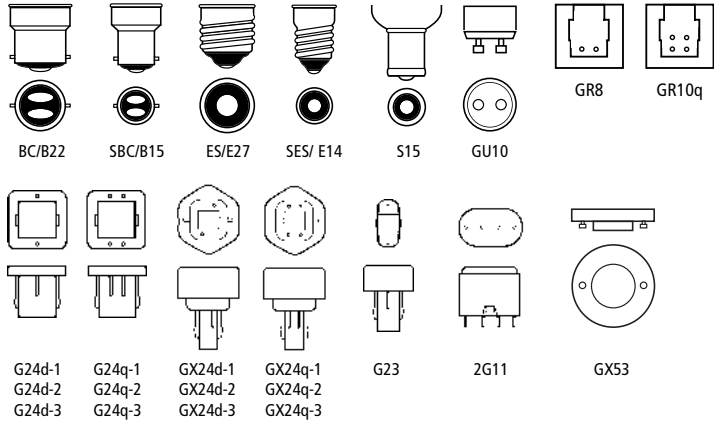

Halogen

LV AR111, 35mm & 50mm Dichroic, 50mm Aluminium	28
LV Capsules, 240V GU10 2500/5000 Hours, MV Capsules	29
110V Linear, 240V Infra-red Heat Lamps, Reflector Spot/Flood	30

Incandescent

Decorative Household	
35mm Plain Candle	32
35/45mm Decorative Candle	33
46mm Decorative Candle, Lantern, Bent Tip Candelux	34
Chandelier, Flicker, Church, Antique	35
45mm Round	36
45mm Round Coloured, GLS Coloured	37
GLS Standard/Special	
Globe, GLS,	38
Rough Service, 110V, Nightlight, Daylight, Fireglow	39
GLS & 45mm Crown Silver, Reflector Spot, PAR 38 Sealed Beam	40
Double Ended	
Strip, Architectural	41
Mini Tubular	
Small Sign (Pygmy)	42
Pilot, Appliance, Cooker Hood, Oven, Nightlight	43

Display Units & Product Literature

Display Units and Product Literature	48 - 50
--------------------------------------	---------

Cap Identification

CFL Technology

Fluorescent Tubes

LED Technology

Halogen+Energy Saving